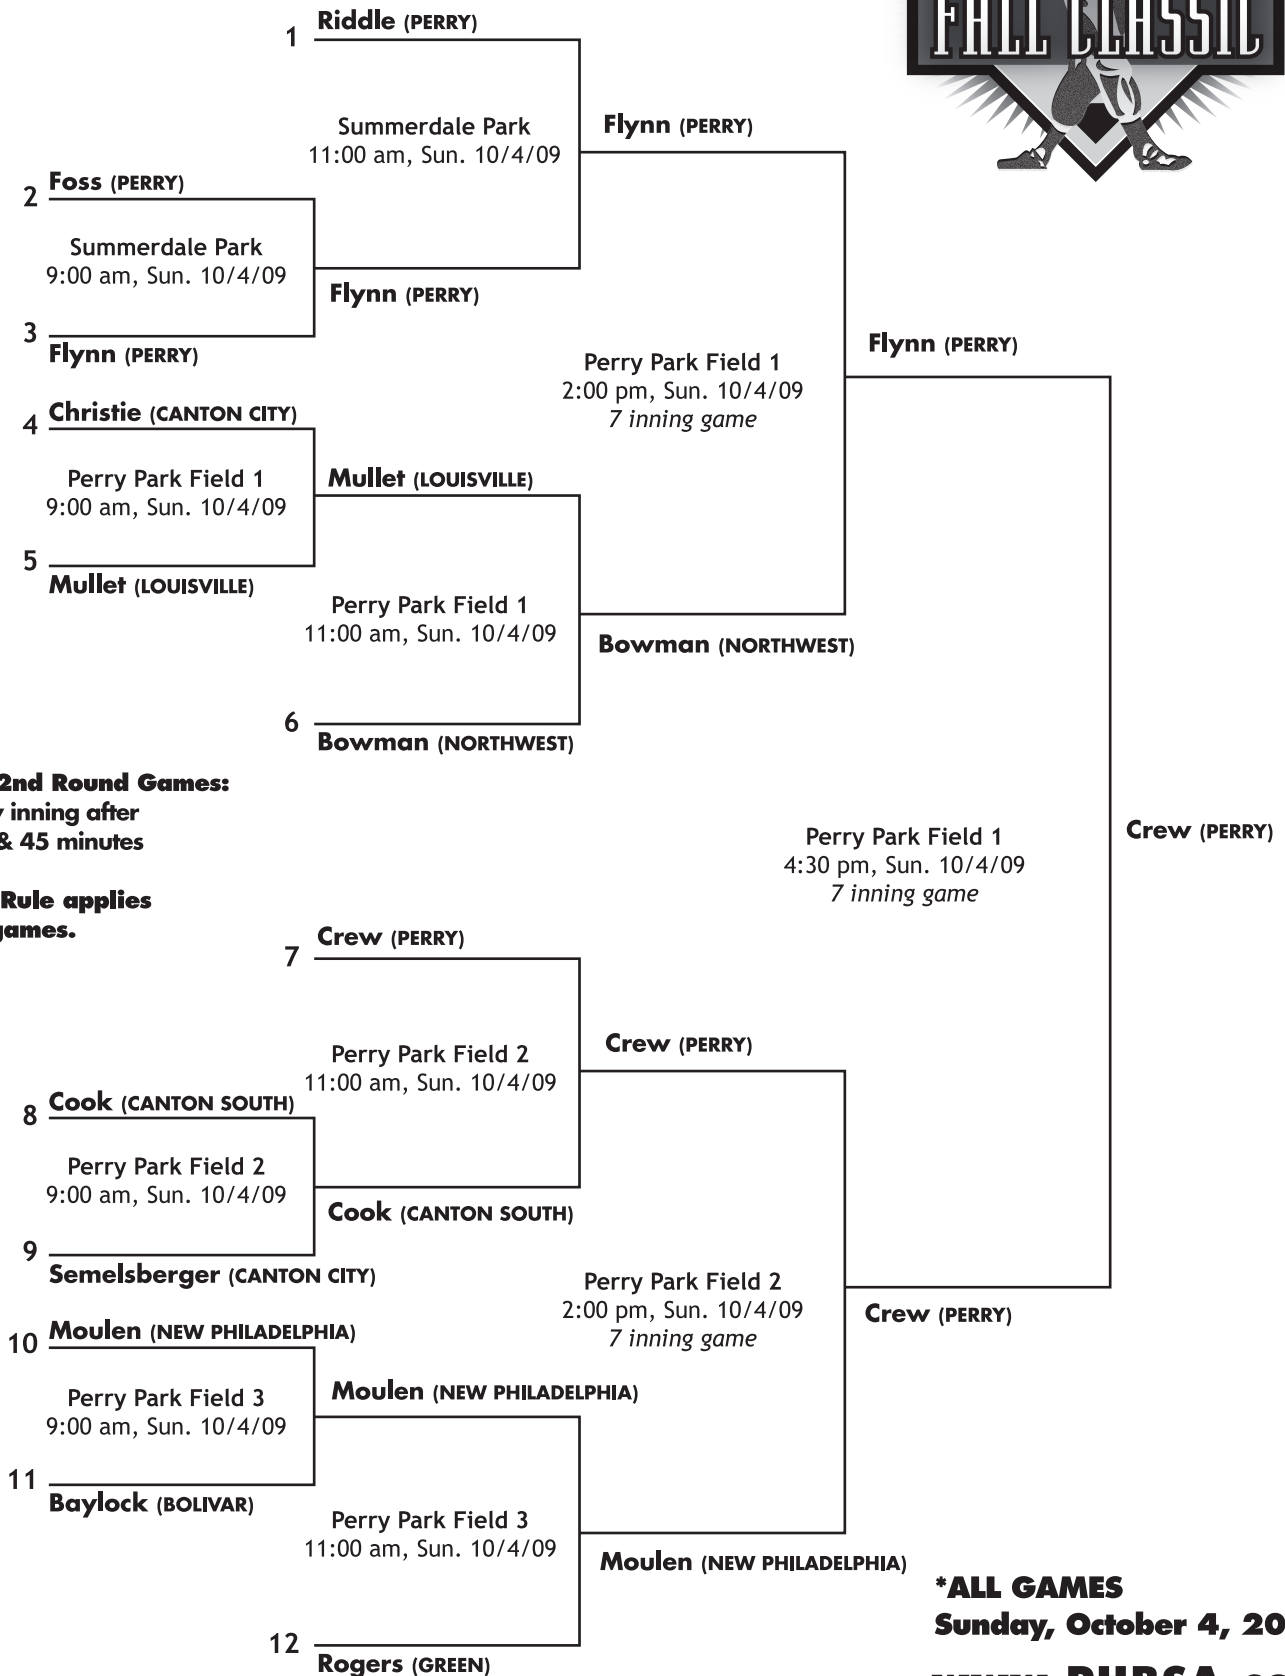

2009 PHBSA FALL CLASSIC

13- & 14-YEAR-OLD GIRLS TOURNAMENT BRACKET

***1st & 2nd Round Games:**
No new inning after
1 hour & 45 minutes

***Mercy Rule applies
to all games.**

***ALL GAMES
Sunday, October 4, 2009
www.PHBSA.com**