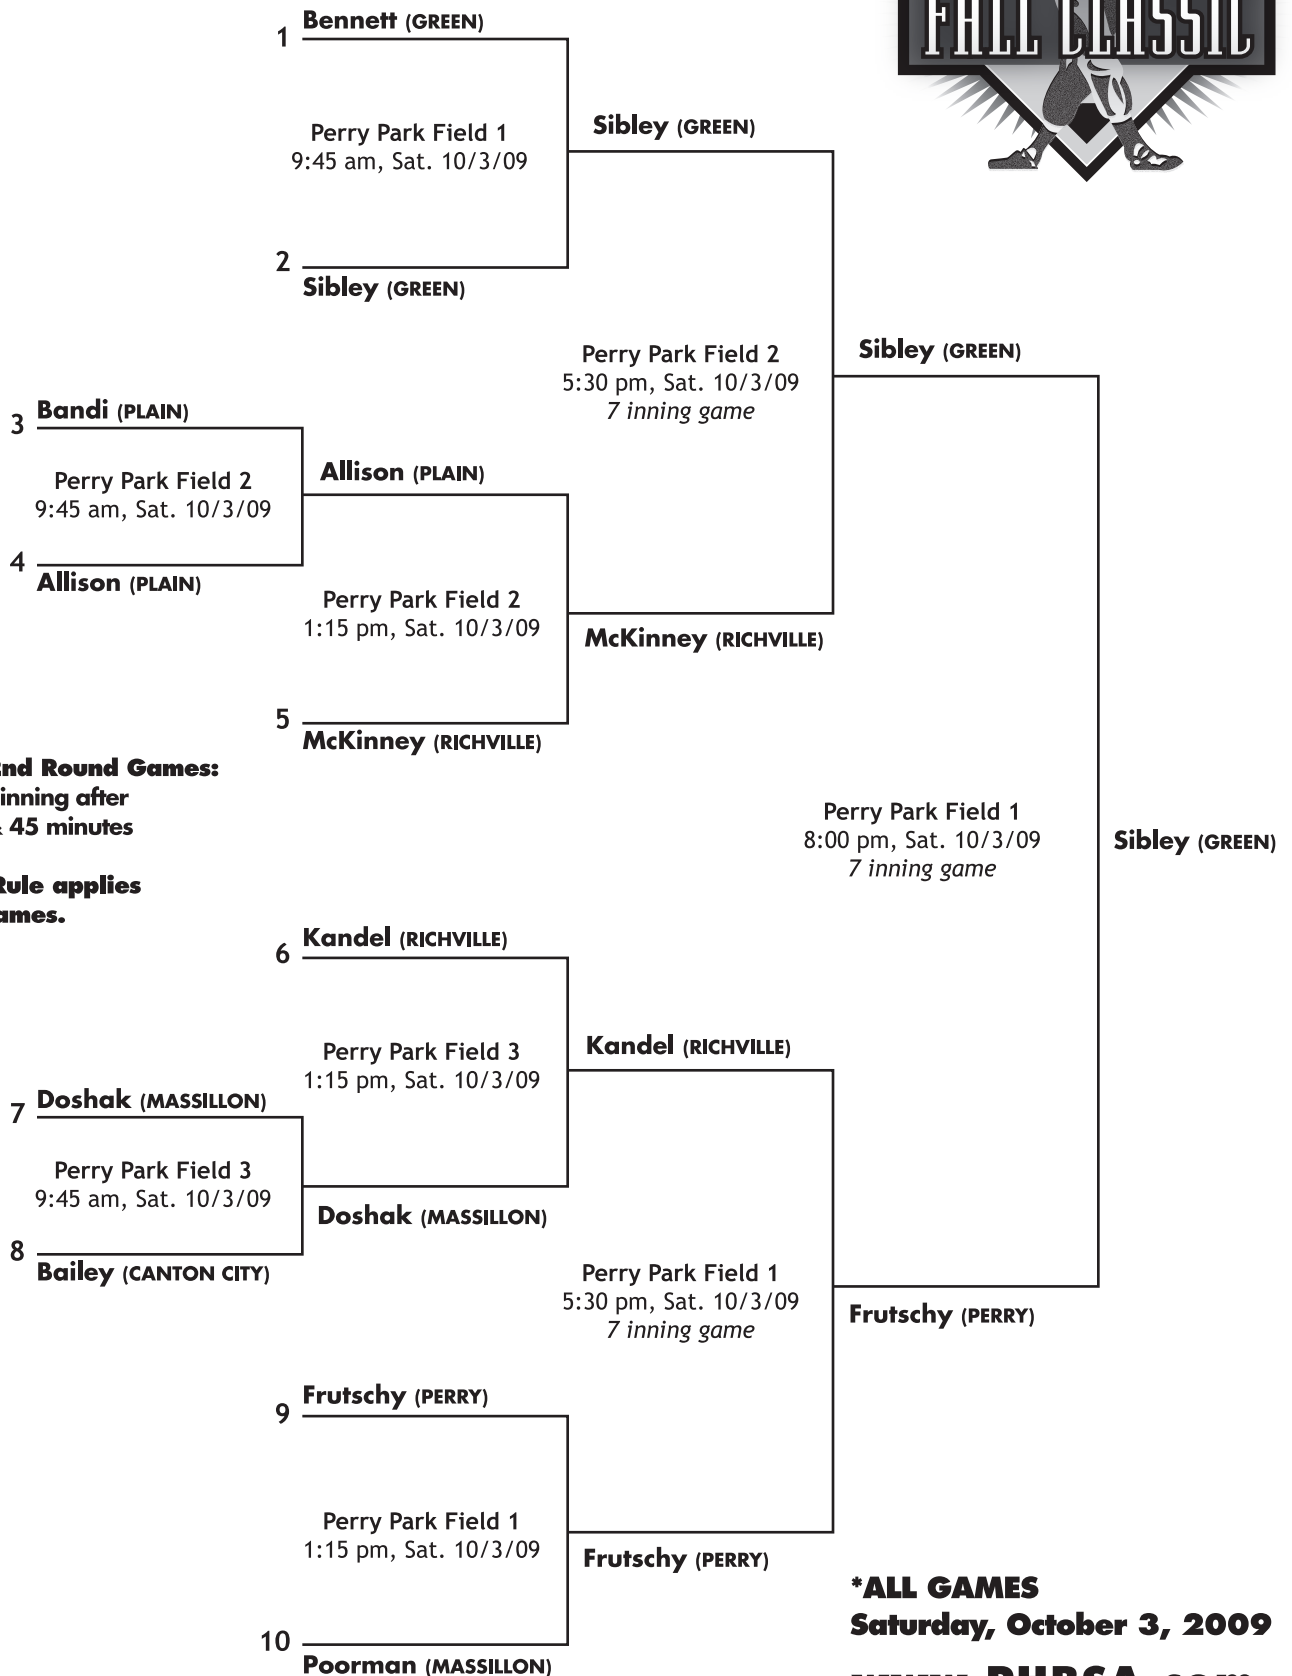

2009 PHBSA FALL CLASSIC

11- & 12-YEAR-OLD GIRLS TOURNAMENT BRACKET

***1st & 2nd Round Games:**
No new inning after
1 hour & 45 minutes

***Mercy Rule applies
to all games.**

***ALL GAMES
Saturday, October 3, 2009
www.PHBSA.com**