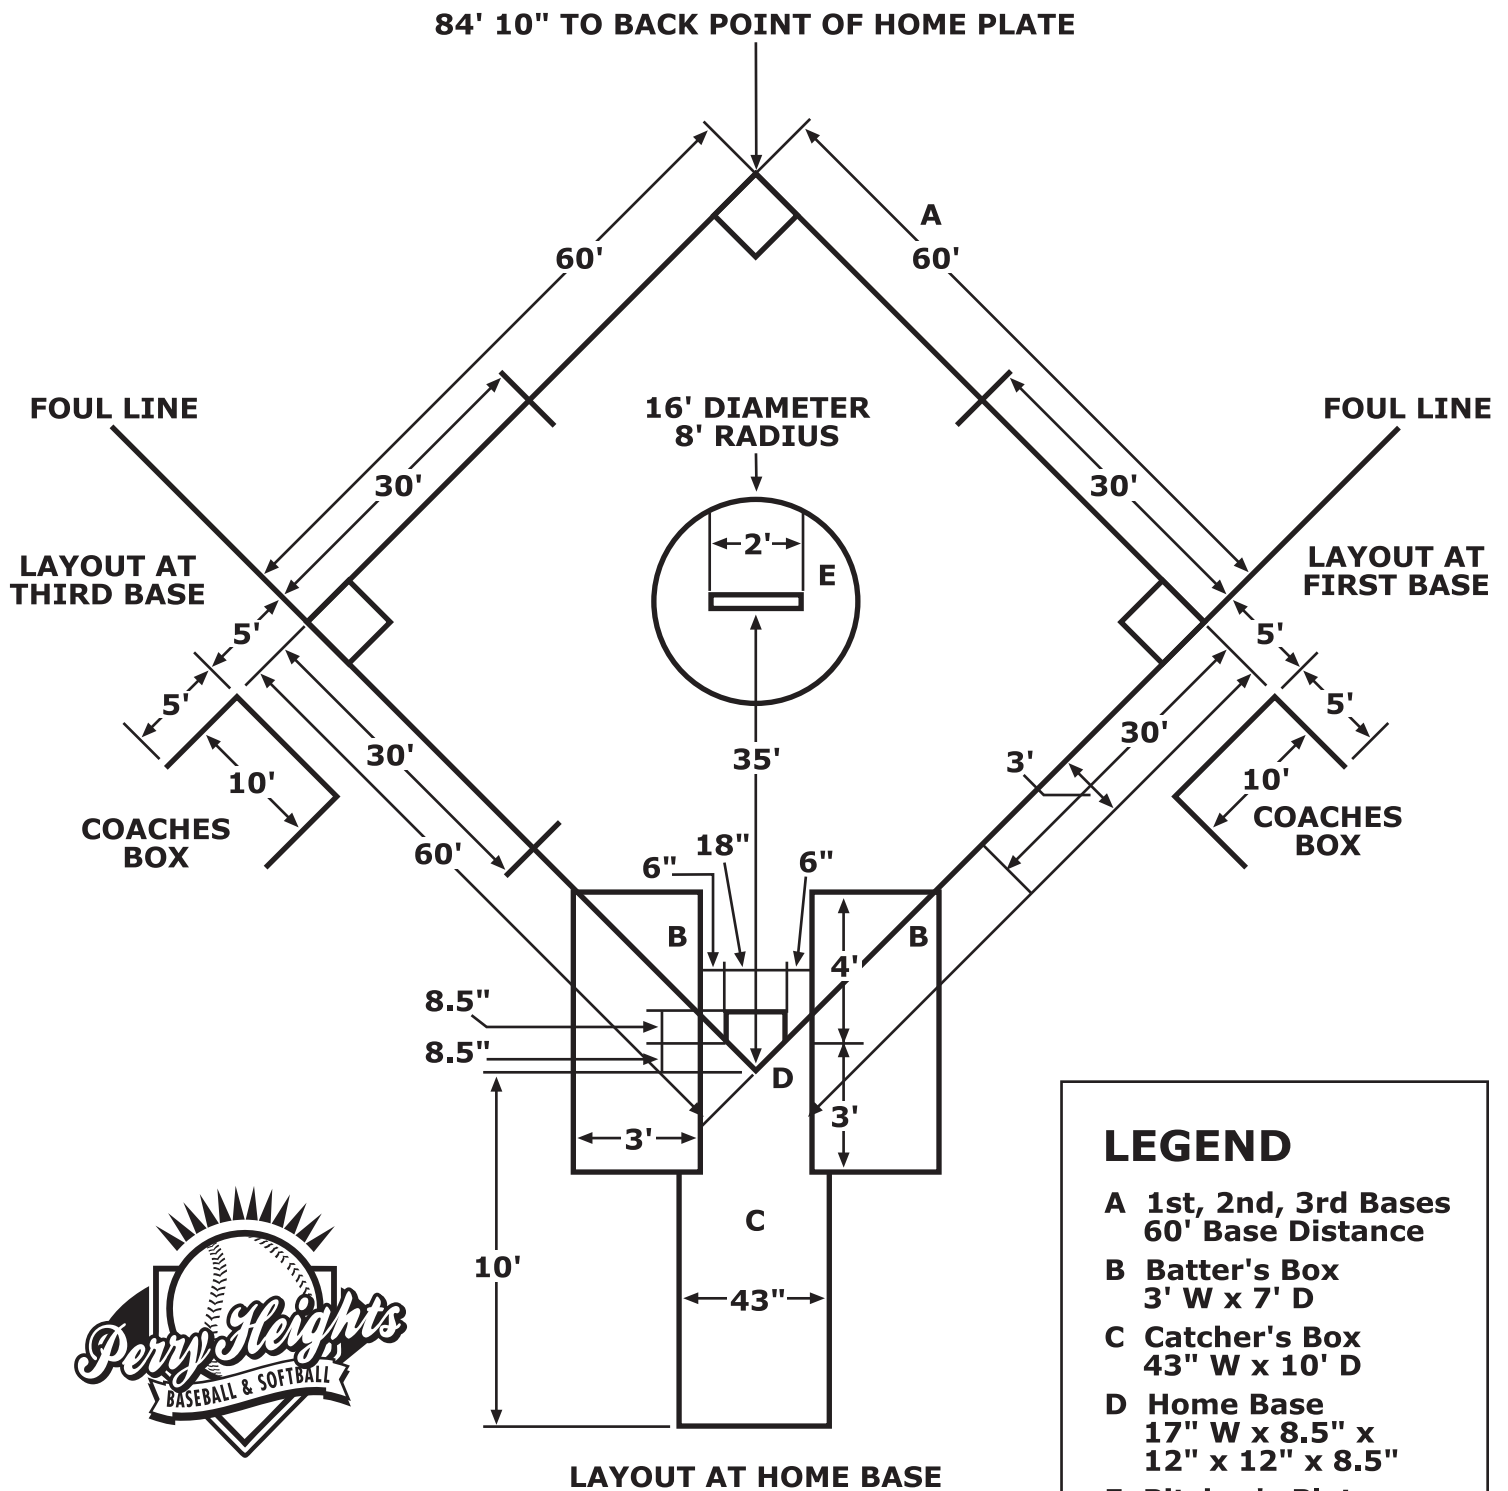

9 & 10-YEAR-OLD GIRLS FIELD LAYOUT FOR CLOSED LEAGUE

LEGEND

- A 1st, 2nd, 3rd Bases
60' Base Distance
- B Batter's Box
3' W x 7' D
- C Catcher's Box
43" W x 10' D
- D Home Base
17" W x 8.5" x
12" x 12" x 8.5"
- E Pitcher's Plate
2' W x 6" D