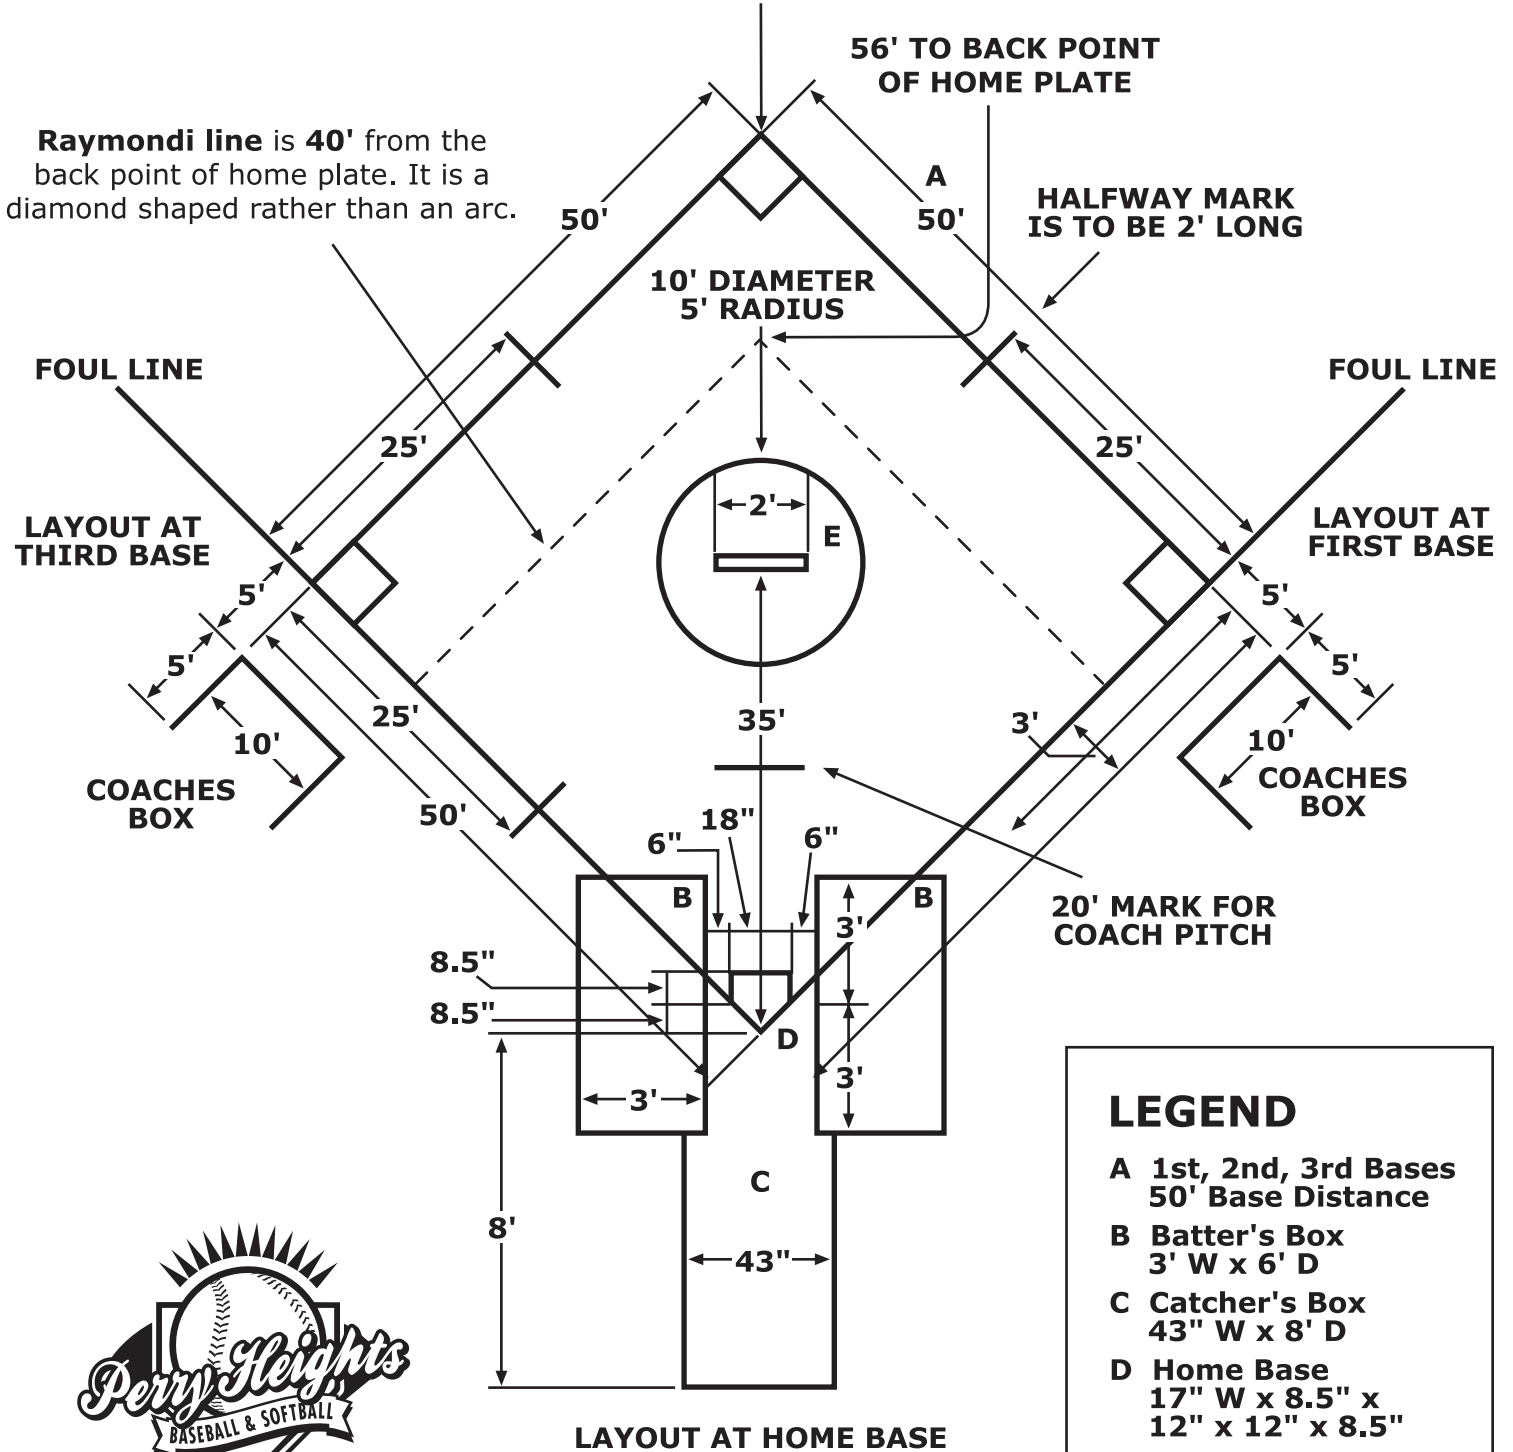

8-YEAR-OLD GIRLS FIELD LAYOUT FOR CLOSED LEAGUE SOFTBALL

70' 6" TO BACK POINT OF HOME PLATE

56' TO BACK POINT OF HOME PLATE

Raymond line is 40' from the back point of home plate. It is a diamond shaped rather than an arc.

HALFWAY MARK IS TO BE 2' LONG

10' DIAMETER
5' RADIUS

FOUL LINE

FOUL LINE

LAYOUT AT THIRD BASE

LAYOUT AT FIRST BASE

COACHES BOX

COACHES BOX

20' MARK FOR COACH PITCH

LAYOUT AT HOME BASE

LEGEND

- A 1st, 2nd, 3rd Bases
50' Base Distance
- B Batter's Box
3' W x 6' D
- C Catcher's Box
43" W x 8' D
- D Home Base
17" W x 8.5" x
12" x 12" x 8.5"
- E Pitcher's Plate
2' W x 6" D