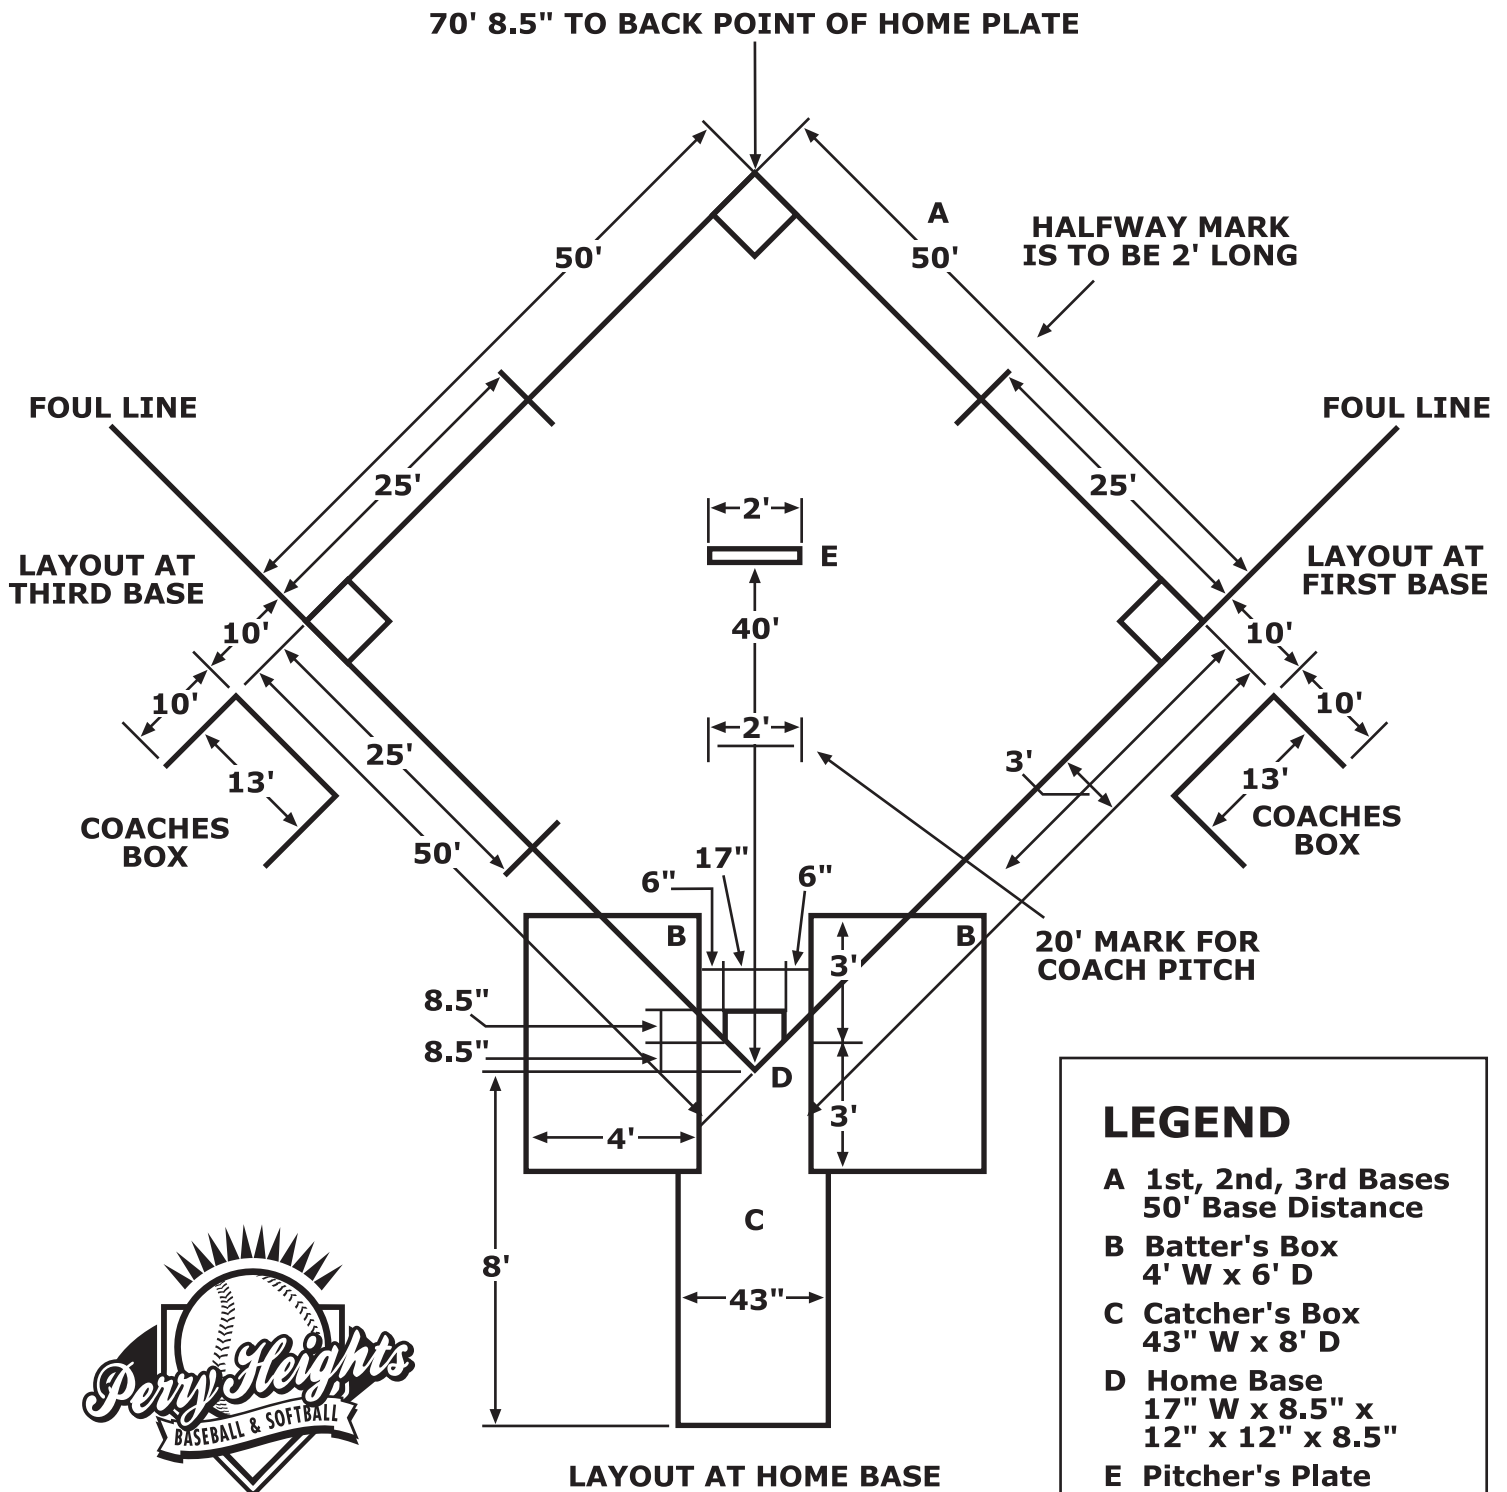

# 7-YEAR-OLD BOYS FIELD LAYOUT FOR CLOSED LEAGUE COACH PITCH

## LEGEND

- A 1st, 2nd, 3rd Bases  
50' Base Distance
- B Batter's Box  
4' W x 6' D
- C Catcher's Box  
43" W x 8' D
- D Home Base  
17" W x 8.5" x  
12" x 12" x 8.5"
- E Pitcher's Plate  
2' W x 6" D