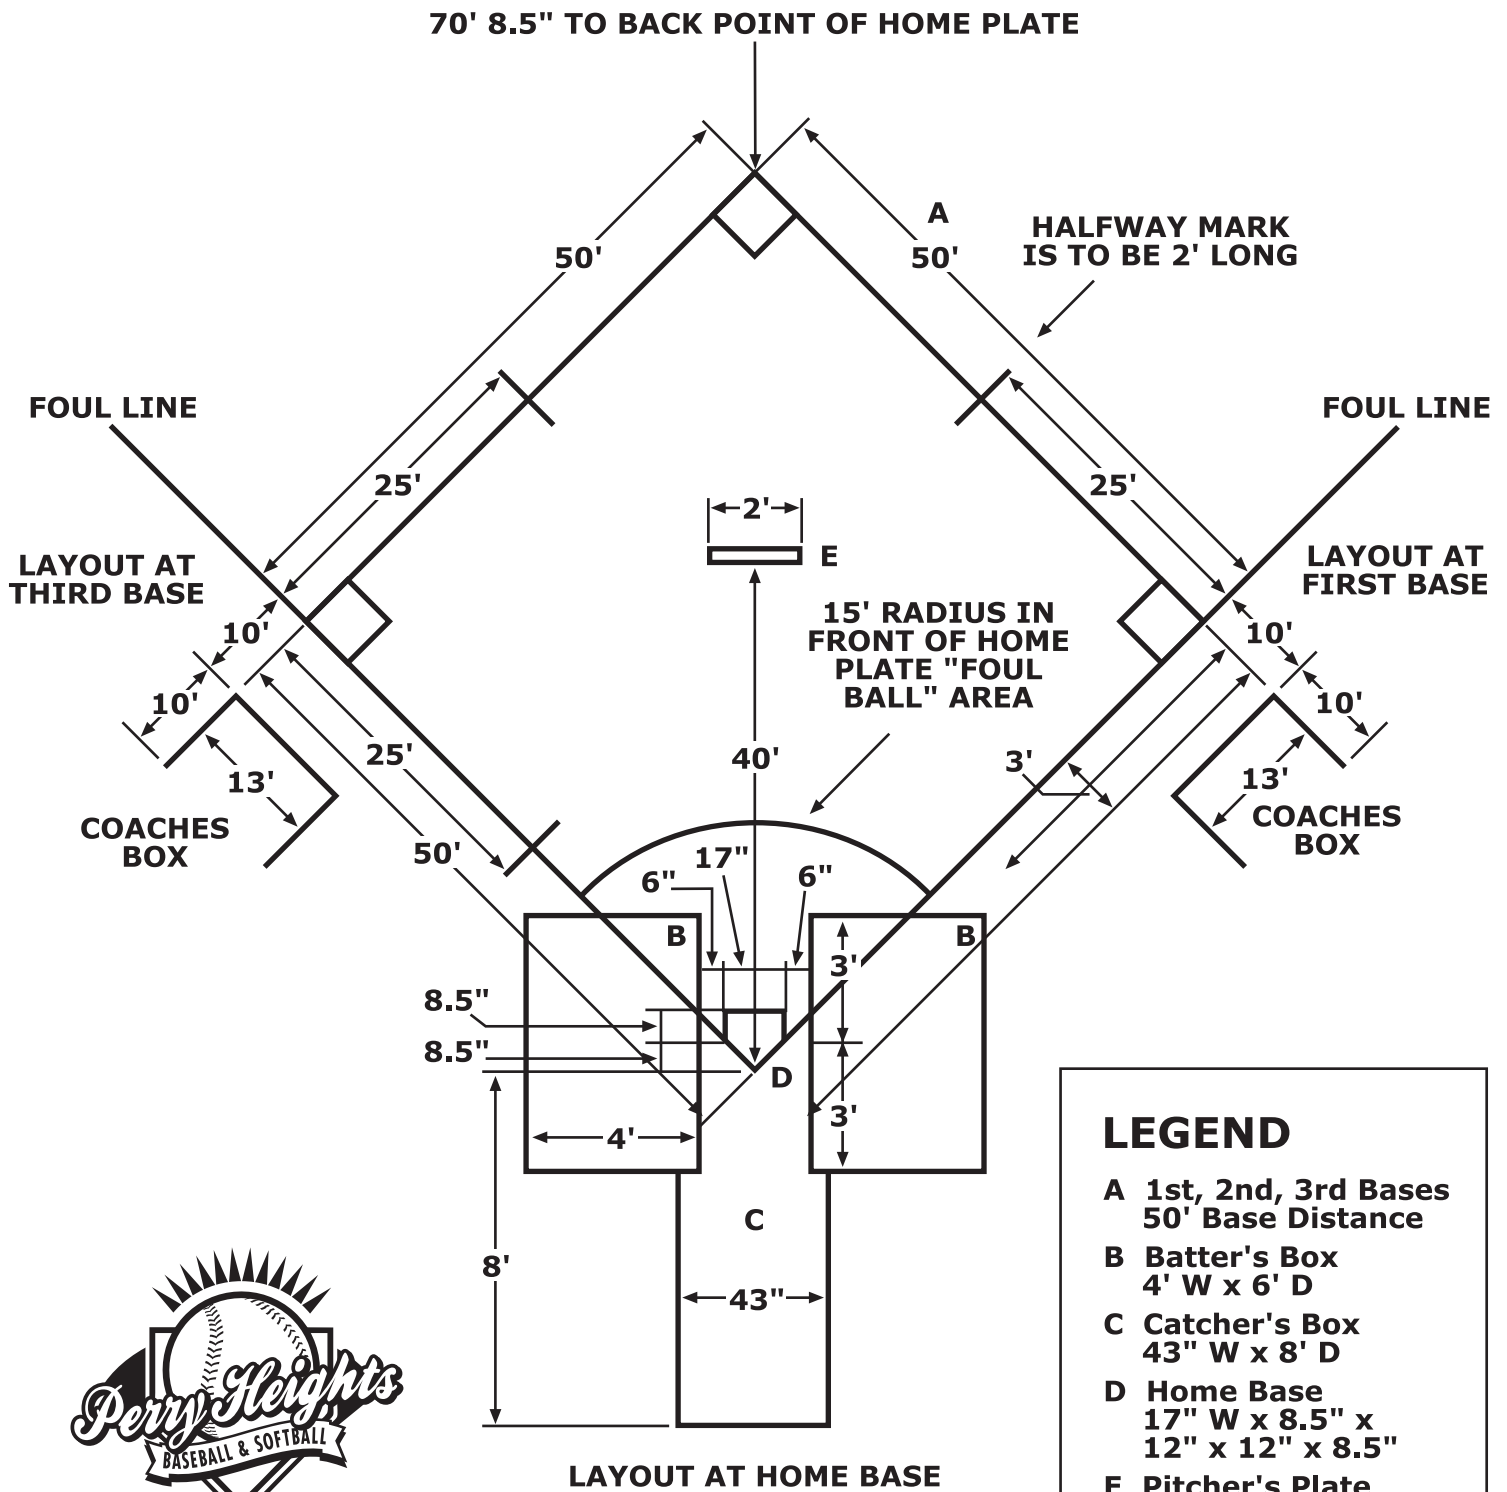

# 6-YEAR-OLD BOYS FIELD LAYOUT FOR CLOSED LEAGUE TEE-BALL

## LEGEND

- A 1st, 2nd, 3rd Bases  
50' Base Distance
- B Batter's Box  
4' W x 6' D
- C Catcher's Box  
43" W x 8' D
- D Home Base  
17" W x 8.5" x  
12" x 12" x 8.5"
- E Pitcher's Plate  
2' W x 6" D